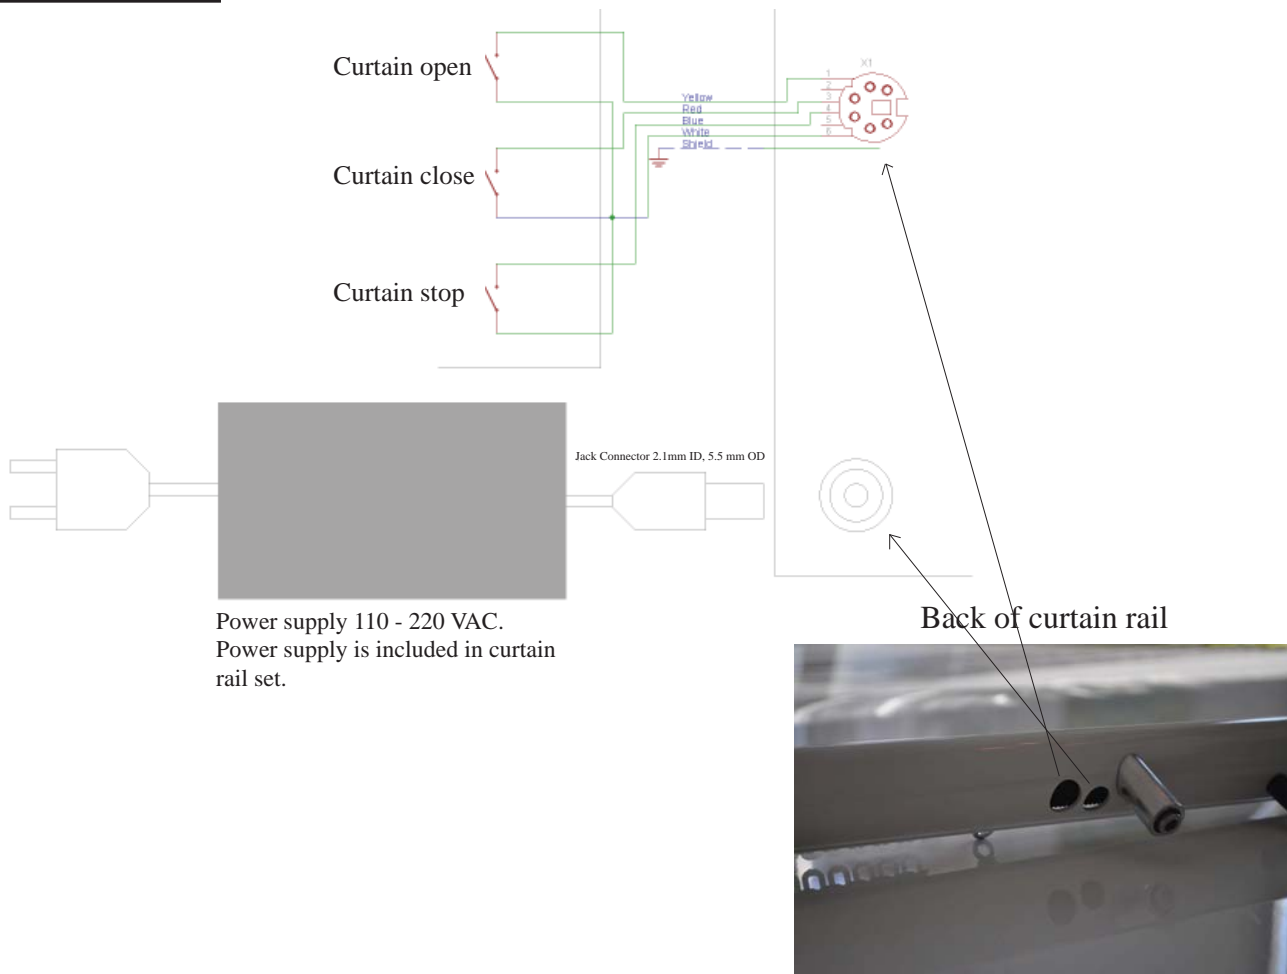

Central computer/home automation unit

Curtain rail - type Comfort/CT/de Luxe/IHC

- Power supply and plug are included in curtain rail set.
- Cable with plug for controlling curtain rail from central computer or home automation unit can be ordered separately.
- Potentialfree relay contacts should be used in central computer or home automation unit.
- Warning: do NOT plug 24V or 220V directly to curtain rail input.
- Unused wires in cable shall be isolated so there is no connection from these to other wires or any conducting parts.
- Curtain control is impulse controlled and pulse shall be greater than 1 sec. See diagram below.

Name

Central Computer Control of ODSIF Curtain Rail

Drawing No.

IHC02

Version.

2.0

Date.

09/08-2012