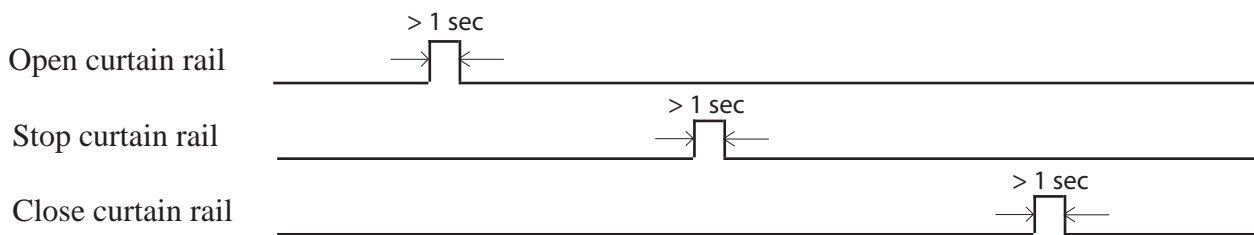

Central computer/home automation unit

Curtain rail - type Comfort/CT/de Luxe/IHC

- Power supply and plug are included in curtain rail set.
- Cable with plug for controlling curtain rail from central computer or home automation unit can be ordered separately.
- Potentialfree relay contacts should be used in central computer or home automation unit.
- Warning: do NOT plug 24V or 220V directly to curtain rail input.
- Unused wires in cable shall be isolated so there is no connection from these to other wires or any conducting parts.
- Curtain control is impulse controlled and pulse shall be greater than 1 sec. See diagram below.