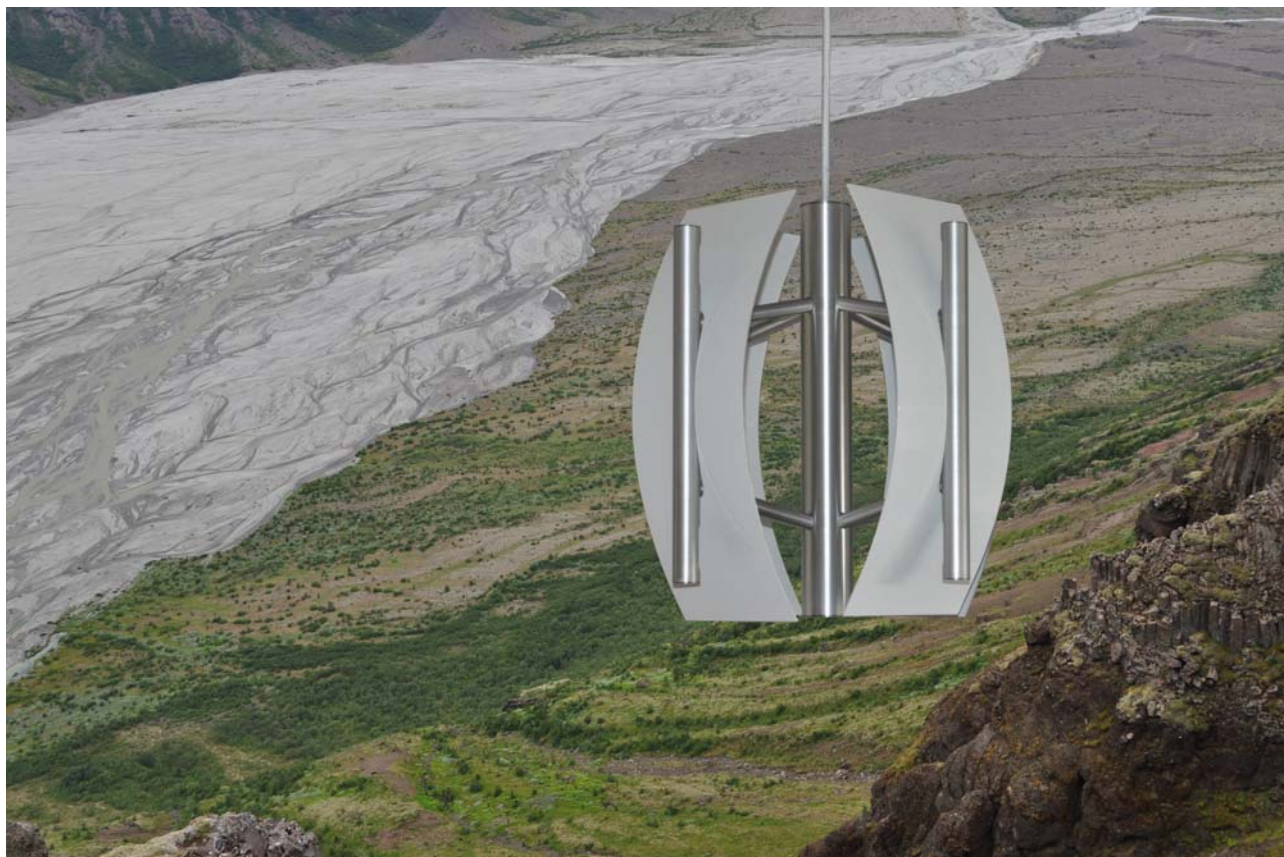

# NORDIC PANORAMA DESIGN

LED pendant, model **GLACIER** from ODSIF. Inspired by Nordic nature – here a fantastic landscape opening up to you when hiking in the mountains at Skaftafell in Iceland. Looking into the valley Morsárdalur gives you an impression of being part of Lord of the Rings. This magnificent and open landscape and the beautiful colours inspired ODSIF to make this LED pendant with an open design in the middle with curved white shades and silver-coloured pipes holding the lamp together and containing the small LEDs, which shine on the white shades and spreads the light out into the room.

## **ENERGY-FRIENDLY LED**

The LED pendant has soft power on/off and dimmer function. Furthermore, it is energy-friendly and there is no need for changing bulbs - the LEDs have a long lifespan (approx. 50.000 hours). Power consumption: 16W. Luminous intensity up to 970 lm.

## **STYLISH COLOURS MATCHING ANY INTERIOR**

Produced from aluminium with white shades. The diameter of the lamp is 32 cm and the height is 32 cm. The pendant is available with pre-set light themes (reading light, cosy light and other toned themes), or as model with warm-white LEDs only.