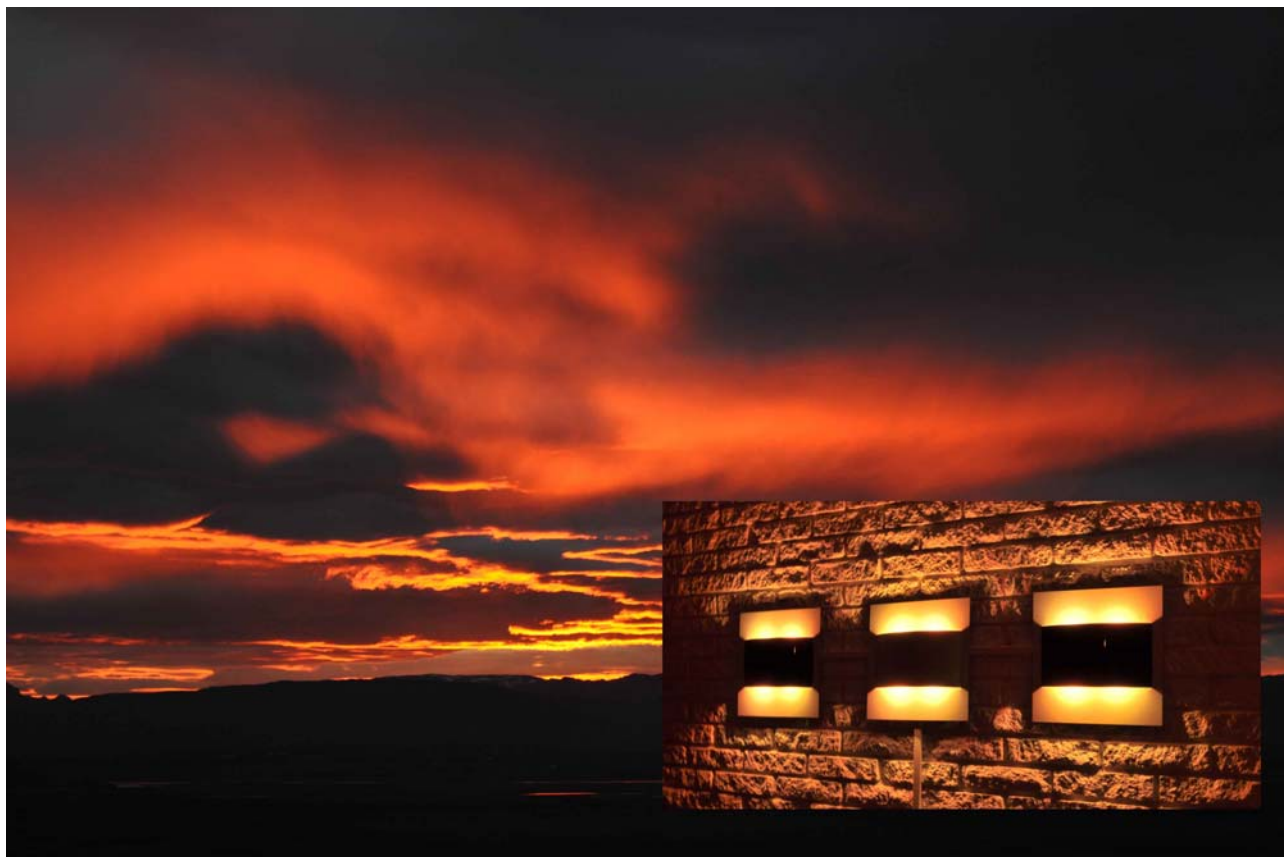

NORDIC PANORAMA DESIGN

LED wall lamp, model **SUNSET** from ODSIF. Wishing to create the outdoor atmosphere indoor, ODSIF has developed this LED theme lamp for wall mounting. Choose between 12 light themes to create the atmosphere you wish. If you wish a fresh forrest-like atmosphere with blue sky and a green forrest, choose the theme **FORREST**, or sunrise light, choose **SUNRISE** with light yellow and rose nuances. For evening cosiness you might want to obtain a sunset atmosphere indoor – choose **SUNSET** (see picture). Of course, you can turn on reading light, if you need bright light for reading or working. LED wall lamps for the mood you're in.

ENERGY-FRIENDLY LED

The LED wall lamp has 12 built-in light themes to choose from, among others reading light, cosy light, cinema light for watching television as well as other themes in soft toned nuances. The wall lamp is also available with warm-white LEDs only. Furthermore, it is energy-friendly and there is no need for changing bulbs - the LEDs have a long lifespan (approx. 50.000 hours). Power consumption: 8W. Luminous intensity up to 485 lm.

BEAUTIFUL REFELCTION ON E.G. LIGHT BRICK WALL

Produced from aluminium with white rear plates. The white rear plate is 30 x 30 cm. The shades are available in different colours. The wall lamps can be combined with one master lamp controlling up top 14 slave lamps.