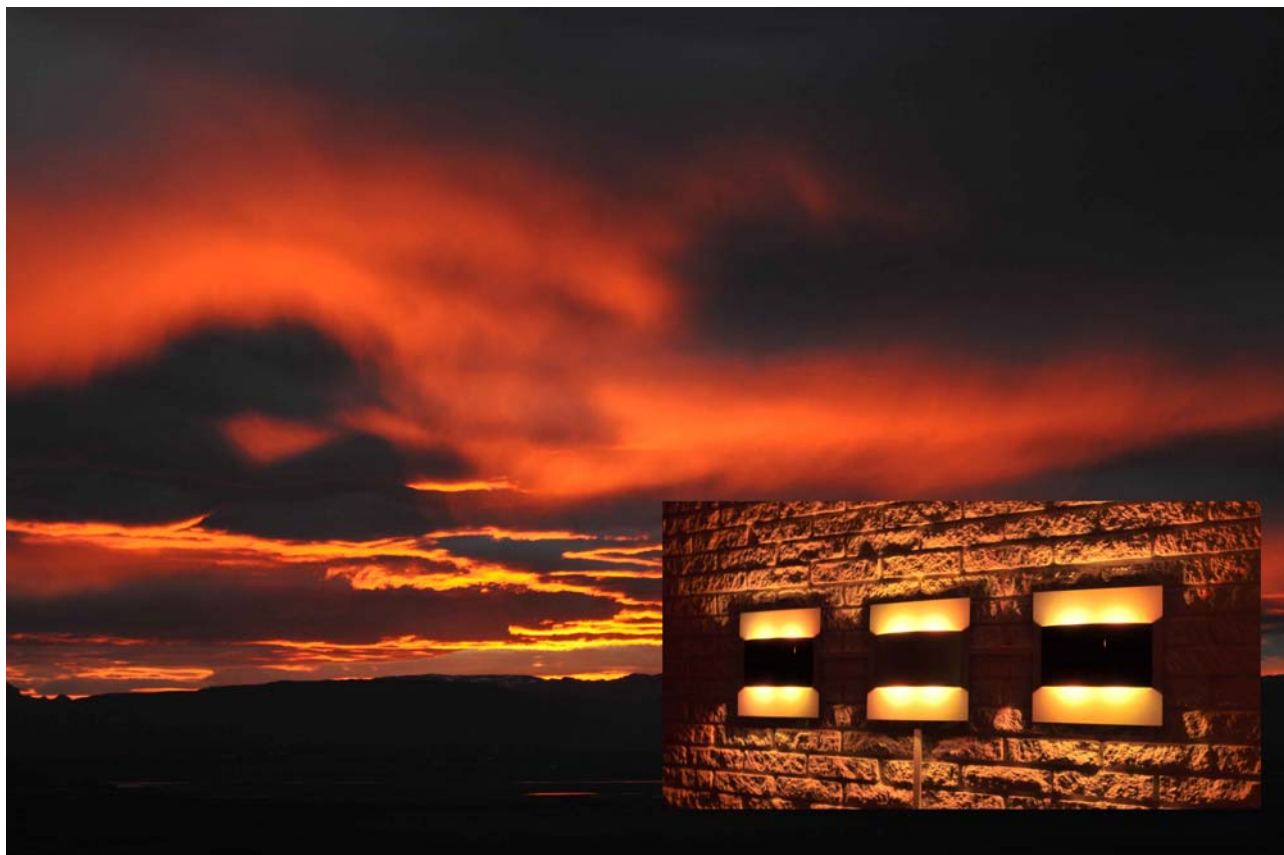

# NORDIC PANORAMA DESIGN

LED wall lamp, model **SUNSET** from ODSIF. Wishing to create the outdoor atmosphere indoor, ODSIF has developed this LED theme lamp for wall mounting. Choose between 12 light themes to create the atmosphere you wish. If you wish a fresh forrest-like atmosphere with blue sky and a green forrest, choose the theme **FORREST**, or sunrise light, choose **SUNRISE** with light yellow and rose nuances. For evening cosiness you might want to obtain a sunset atmosphere indoor – choose **SUNSET** (see picture). Of course, you can turn on reading light, if you need bright light for reading or working. LED wall lamps for the mood you're in.

## **ENERGY-FRIENDLY LED**

The LED wall lamp has 12 built-in light themes to choose from, among others reading light, cosy light, cinema light for watching television as well as other themes in soft toned nuances. The wall lamp is also available with warm-white LEDs only. Furthermore, it is energy-friendly and there is no need for changing bulbs - the LEDs have a long lifespan (approx. 50.000 hours). Power consumption: 8W. Luminous intensity up to 485 lm.

## **BEAUTIFUL REFELCTION ON E.G. LIGHT BRICK WALL**

Produced from aluminium with white rear plates. The white rear plate is 30 x 30 cm. The shades are available in different colours. The wall lamps can be combined with one master lamp controlling up top 14 slave lamps.