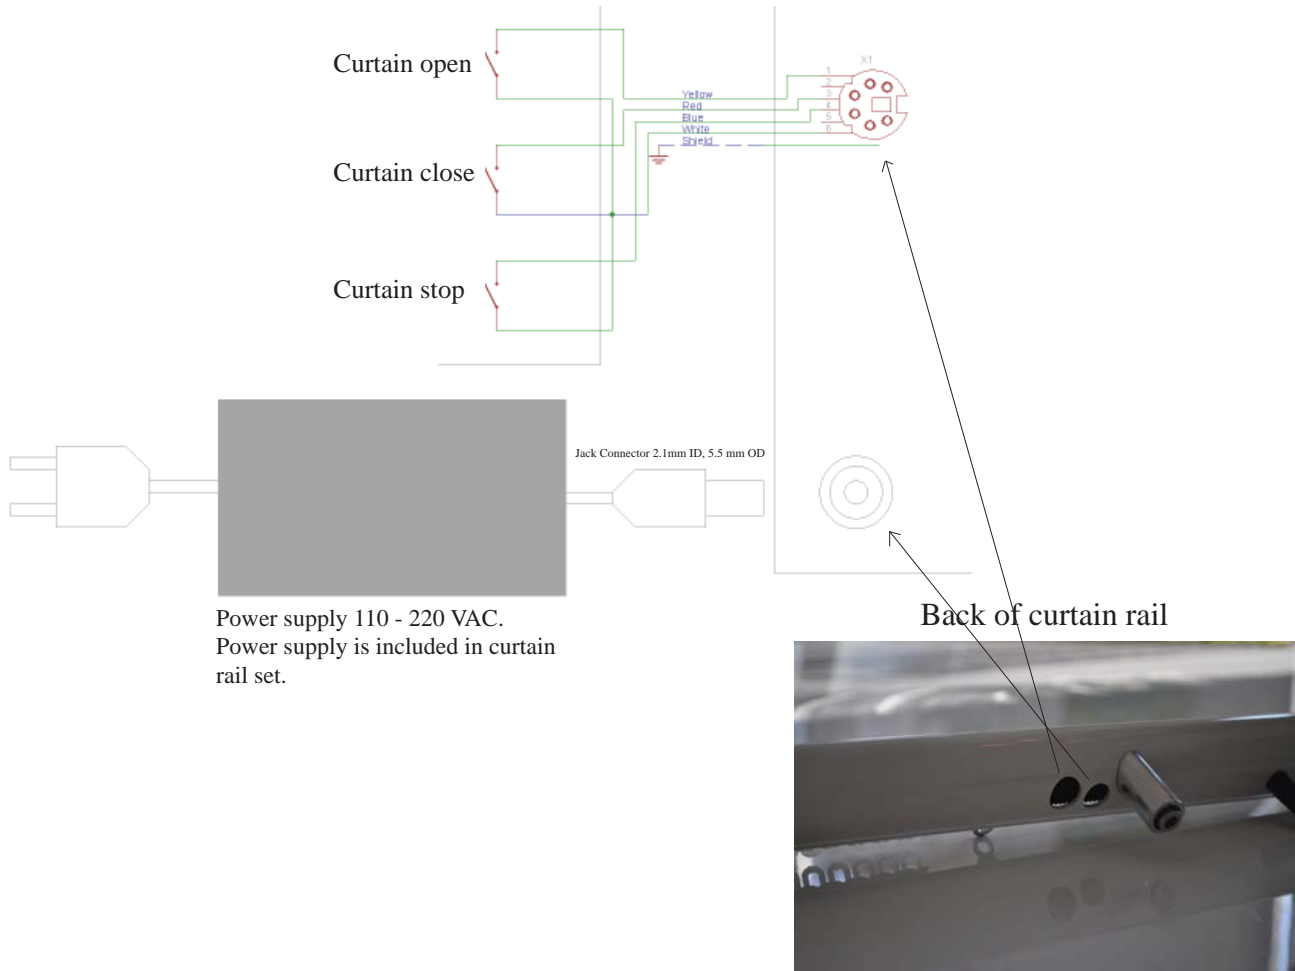

Central computer/home automation unit

Curtain rail - type Comfort/CT/de Luxe/IHC

- Power supply and plug are included in curtain rail set.
- Cable with plug for controlling curtain rail from central computer or home automation unit can be ordered separately.
- Potentialfree relay contacts should be used in central computer or home automation unit.
- Warning: do NOT plug 24V or 220V directly to curtain rail input.
- Unused wires in cable shall be isolated so there is no connection from these to other wires or any conducting parts.
- Curtain control is impulse controlled and pulse shall be greater than 1 sec. See diagram below.

Name

Central Computer Control of ODSIF Curtain Rail

Drawing No.

IHC02

Version.

2.0

Date.

09/08-2012