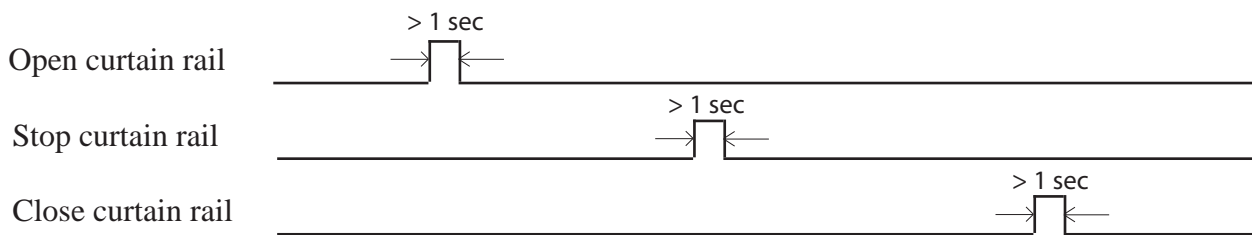

Central computer/home automation unit

Curtain rail - type Comfort/CT/de Luxe/IHC

- Power supply and plug are included in curtain rail set.
- Cable with plug for controlling curtain rail from central computer or home automation unit can be ordered separately.
- Potentialfree relay contacts should be used in central computer or home automation unit.
- Warning: do NOT plug 24V or 220V directly to curtain rail input.
- Unused wires in cable shall be isolated so there is no connection from these to other wires or any conducting parts.
- Curtain control is impulse controlled and pulse shall be greater than 1 sec. See diagram below.